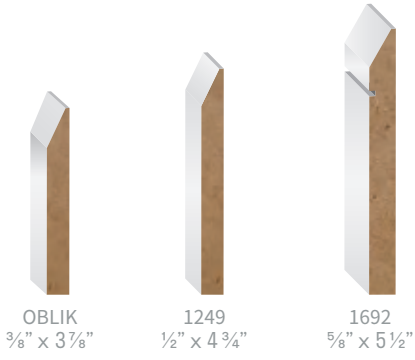

CADRAGES
CASINGS

OBLIK
3/8" x 3 3/8"

1249
1/2" x 4 3/4"

1692
5/8" x 5 1/2"

OBLIK
1/2" x 2 5/8"

1250
5/8" x 2 3/4"

1705
3/4" x 3 1/2"

4090
5/8" x 2 1/2"