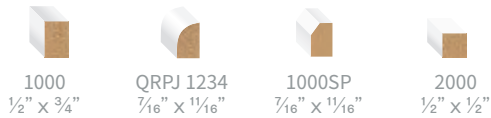

CADRAGES CASINGS

RÉGULIER
3/8" x 2 1/8"

RÉGULIER
7/16" x 2 1/2"

COLONIAL
3/8" x 2 1/8"

COLONIAL
3/8" x 2 1/2"

VICTORIEN
3/4" x 3 1/2"

1/4 DE ROND QUARTER ROUND

1000
1/2" x 3/4"