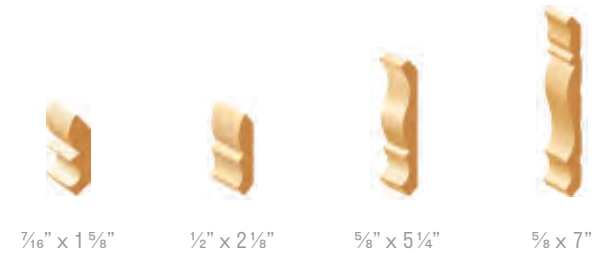

ogees Crown Mouldings

7/16" x 1 5/8"

1/2" x 2 1/8"

5/8" x 5 1/4"

5/8" x 7"