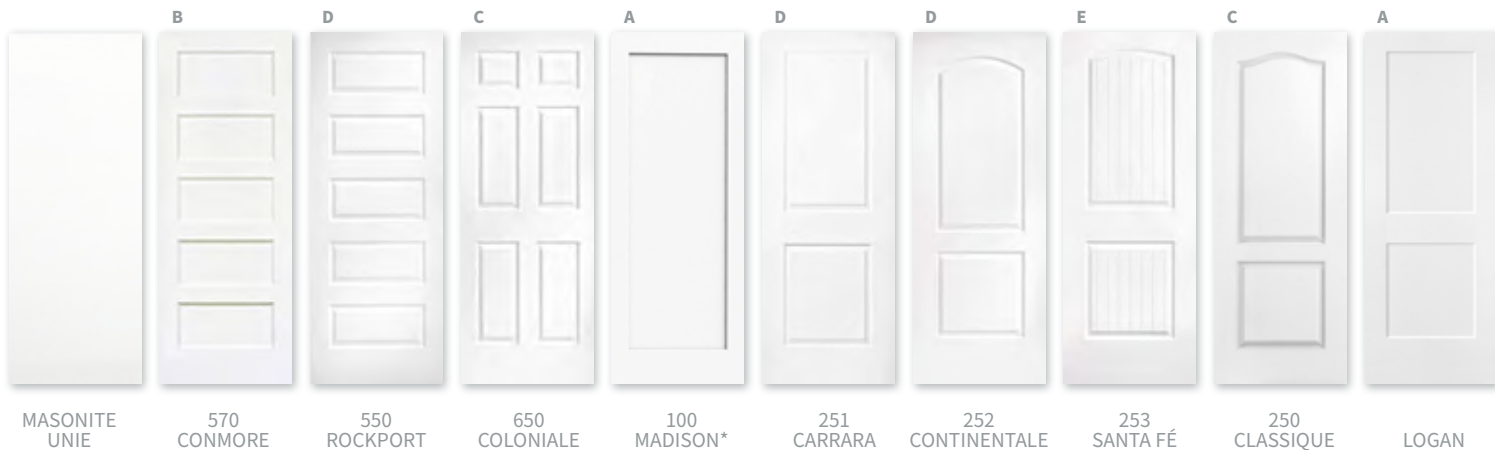

Escaliers / Stairs

Marches / Bullnose	36
Moultures / Mouldings	37
Mains courantes / Handrails	38-39
Poteaux / Posts	40-41
Barreaux / Balusters	43-45
Limons d'acier / Steel Beam	46-47

Portes de
Masonite
 Masonite Doors

PORTE 100 MADISON

PORTE 251 CARRARA

PORTE LIVINGSTON

A
TEXTURE LISSE
SMOOTH TEXTURE

B
TEXTURE LISSE
SMOOTH TEXTURE

C
TEXTURE GRAIN DE BOIS
WOOD GRAIN TEXTURE

D
TEXTURE LISSE
SMOOTH TEXTURE

E
TEXTURE LISSE
SMOOTH TEXTURE