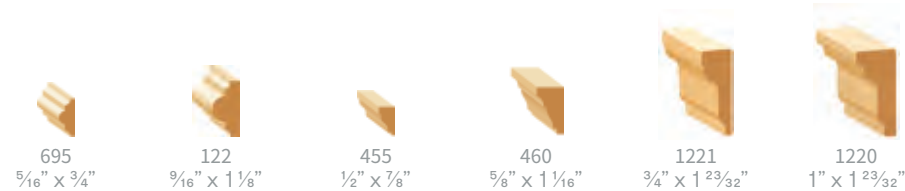

MOULURES DÉCO DECORATIVE MOULDINGS

695
5/16" x 3/4"

122
9/16" x 1 1/8"

455
1/2" x 7/8"

460
5/8" x 1 1/16"

1221
3/4" x 1 23/32"

1220
1" x 1 23/32"

CIMAISES CHAIR RAILS

GORGE COVE